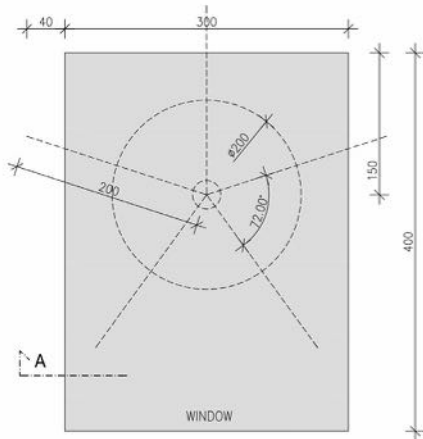

## DIE STRUKTUR :

PANORAMA  
KINOTHEATRE

ROTATION OF THE WOODEN PLATFORM

BASE STRUCTURE	PROJECT PANORAMA: KINO THEATRE	PROJECT NR. L PAN	SCENARIO DESIGN	CLIENT	B100	KUD Ljud
CONTENT	GROUND PLAN, SECTION	SCALE	1:50, 1:200			