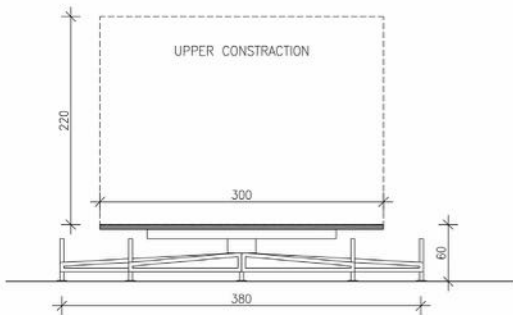

## DIE STRUKTUR :

PANORAMA  
KINOTHEATRE

ROTATION OF THE WOODEN PLATFORM

BASE STRUCTURE	PROJECT PANORAMA: KINO THEATRE	PROJECT NR. L PAN	SCENARIO DESIGN	CLIENT	B100	KUD Ljud
CONTENT	GROUND PLAN, SECTION	SCALE	1:50, 1:200			