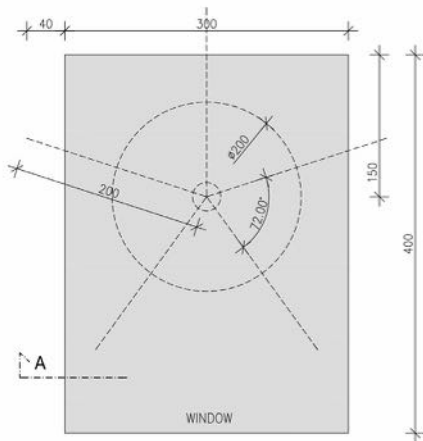

LA STRUCTURE :

PANORAMA
KINOTHEATRE

ROTATION OF THE WOODEN PLATFORM

BASE STRUCTURE	PROJECT PANORAMA: KINO THEATRE	PROJECT NR. L PAN	SCENARIO DESIGN	CLIENT	B100	KUD Ljud