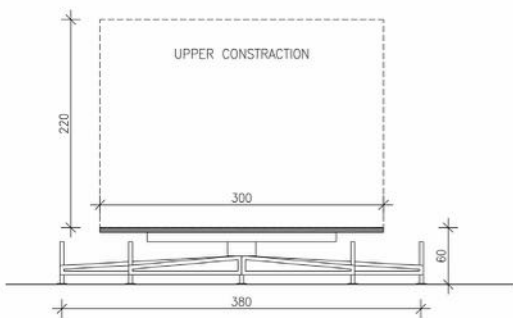

LA STRUCTURE :

PANORAMA
KINOTHEATRE

ROTATION OF THE WOODEN PLATFORM

BASE STRUCTURE	PROJECT PANORAMA: KINO THEATRE	PROJECT NR. L PAN	SCENARIO DESIGN	CLIENT	B100	KUD Ljud